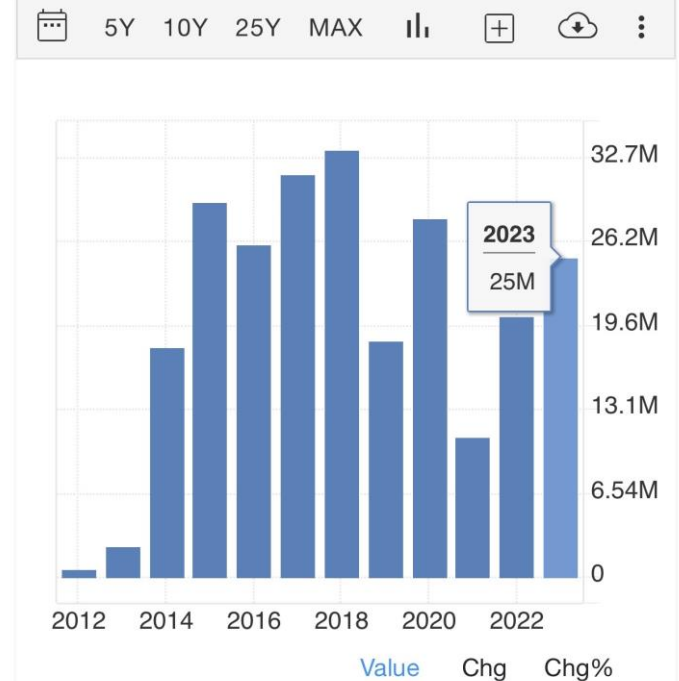

Myanmar Imports from Russia

Myanmar Imports from Russia was US$24.98 Million during 2023, according to the United Nations COMTRADE database on international trade. Myanmar Imports from Russia - data, historical chart and statistics - was last updated on September of 2024.